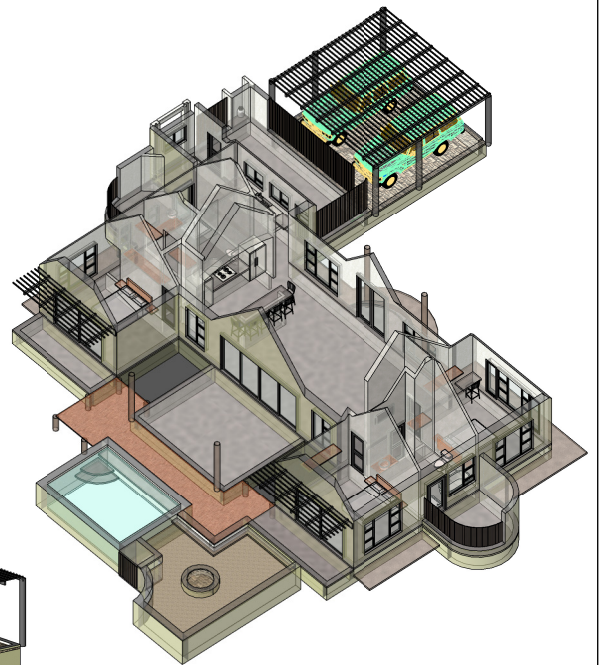

3 BIRD EYE VIEW - NO ROOF