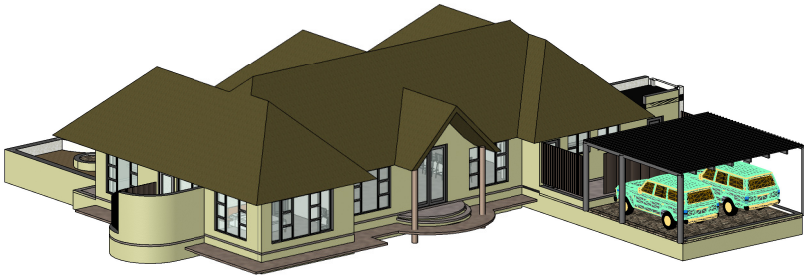

3 BIRD EYE VIEW - NO ROOF

4 3D VIEW 2